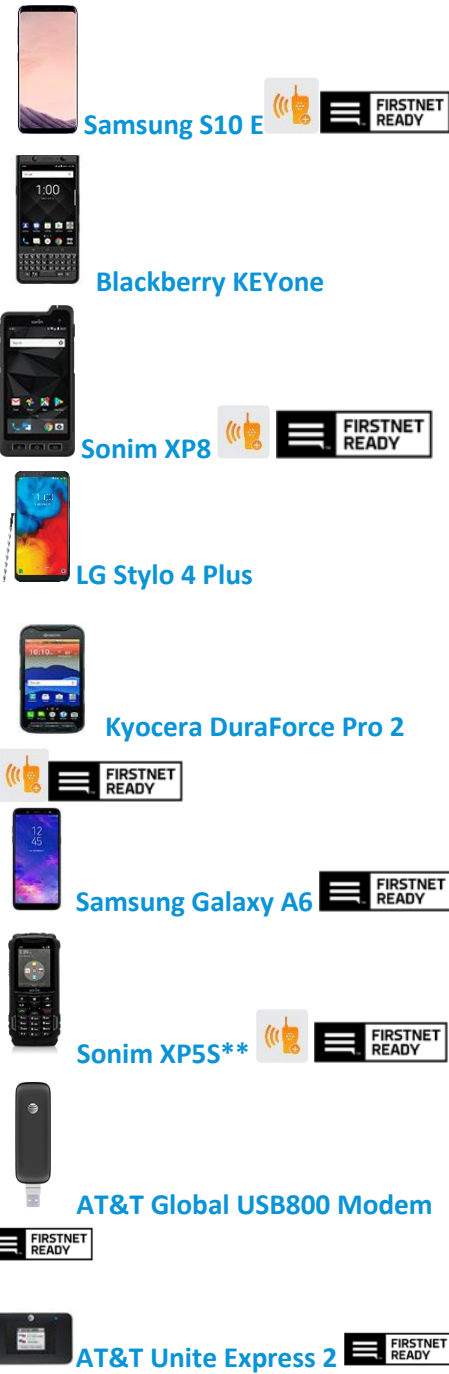

State of New Jersey Device Pricing List September 2020

9/20

| Pricing | Features |
|---|--|
| <p>Your Price: \$0.99**** \$749.99 full retail pricing.</p> | <p>-4G LTE & HSPA+ -Android 9.0 (PIE) OS -5.8" Dynamic AMOLED Infinity Display with Corning® Gorilla® Glass 6 -128GB Internal Memory -3100 mAh Battery</p> |
| <p>Your Price: \$0.99* \$499.99 full retail pricing.</p> | <p>-4G LTE & HSPA+ -3,505 mAh Battery -4.5" HD Display -Android 7.0 Nougat OS -Qualcomm® 8953 Snapdragon™ 625 -Physical QWERTY Keyboard</p> |
| <p>Your Price: \$0.99*** or \$49.99**** (EPTT required for best pricing) \$699.99 full retail pricing</p> | <p>-4G LTE & HSPA+ -Android 8.0 (Oreo) OS -5.0" Gorilla Glass/Glove Touch -IP69K Rugged, MIL810G, Class I,II,III, DIV 2 -4,900 mAh Battery -3 Year Warranty -Enhanced PTT & FirstNet Ready</p> |
| <p>Your Price: \$0.99* \$299.99 full retail pricing.</p> | <p>-4G LTE & HSPA+ -6.2" Full HD Display -Android 8.0 Oreo -Dust & Water Resistant -3,300 mAh Battery</p> |
| <p>Your Price: \$0.99* \$449.99 full retail pricing.</p> | <p>-4G LTE & HSPA+ -Android 9.0 (Pie) OS -Quad Core 2.2GHz Processor -5.0" HD Touch Screen -Waterproof (1m for 30 Minutes) -Dustproof & Shockproof -Enhanced PTT Ready</p> |
| <p>Your Price: \$0.99* \$419.99 full retail pricing</p> | <p>-4G LTE & HSPA+ -5.6" Super AMOLED Display -16 Megapixel Camera -32GB Internal memory -Android 8.0 (Oreo) -3000 mAh Battery</p> |
| <p>Your Price: \$49.99 or \$0.99*** \$339.99 full retail pricing.</p> | <p>-4G LTE & HSPA+ -Non incandive Class I,II, and II Div2 -Mil-Spec 810G & IP68, IP69 Rugged -3 Year Warranty -3180 mAh Battery</p> |
| <p>Your Price: \$0.99* or \$179.99 Full Retail</p> | <p>-4G LTE Qualcomm Snapdragon™ X20</p> |
| <p>Your Price: \$0.99* \$144.99 full retail pricing</p> | <p>-4G LTE & HSPA+ -Connect up to 15 users as once -11 hours of battery life -1.77" Display -2,930 mAh Battery -2.4 & 5GHz Wi-Fi</p> |